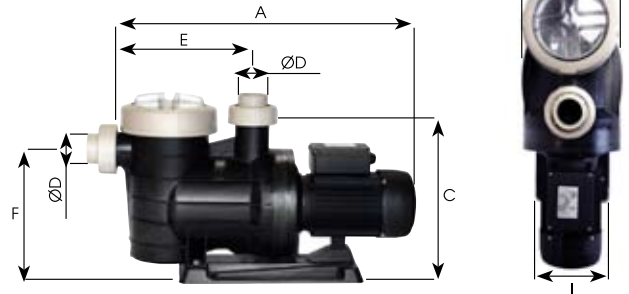

CPP PUMP SERIES

SUPERIOR PERFORMANCE POOL & SPA PUMPS

The CPP swimming pool and spa pump range offers superior performance and exceptional reliability. It has been engineered using the latest technology ensuring it delivers maximum flow rates with virtually no noise. The CPP range is ideal for spas, private and commercial swimming pools when long lasting operation and efficiency are essential. Complete with barrel unions the CPP is quick and easy to install on new and existing pools and spas.

Features & Benefits

- New generation of self-priming pumps using the latest technology in energy and cost efficiency for swimming pools and spas
- Perfectly balanced Noryl impeller and high resistant shaft seal that guarantee the long lasting performance of the pump
- Highly resistant against all chemical products
- Clear view strainer cover
- Equipped with connection unions for both 40mm and 50mm for easy installation
- All pumps are individually tested to guarantee against default
- High flow rate with super quiet operation
- Suitable for either commercial or domestic applications. Available in both single and three phase power

Each pump is covered by a limited 3 year warranty.

TECHNICAL SPECIFICATIONS - CPP Pump Series

Model	HP	Phase	Flow Rate @ 8 m/h	Measurement								
				A	B	C	D	E	F	G	H	I
CPP 75	0.75	Single	180	562	352	324	50	285	249	360	217	152
CPP 100	1.00	Single	238	562	352	324	50	285	249	360	217	152
CPP 125	1.25	Single	295	562	352	324	50	285	249	360	217	152
CPP 150	1.50	Single	400	582	352	324	63	285	249	360	217	152
CPP 200	2.00	Single	475	582	352	324	63	285	249	360	217	152
CPP 300	3.00	Single	610	628	352	324	63	285	249	360	217	152
CPP 300T	3.00	Three	610	682	352	324	63	285	249	360	217	152