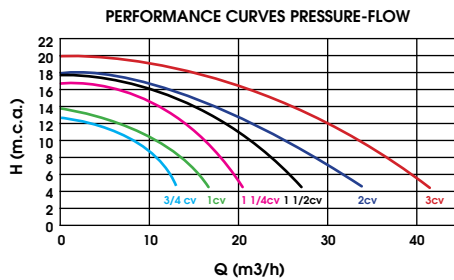

Features & Benefits

- New generation of self-priming pumps using the latest technology in energy and cost efficiency for swimming pools and spas
- Perfectly balanced Noryl impeller and high resistant shaft seal that guarantee the long lasting performance of the pump
- Highly resistant against all chemical products
- Clear view strainer cover
- Equipped with connection unions for both 40mm and 50mm for easy installation
- All pumps are individually tested to guarantee against default
- High flow rate with super quiet operation
- Suitable for either commercial or domestic applications. Available in both single and three phase power

Each pump is covered by a limited 3 year warranty.

TECHNICAL SPECIFICATIONS - CPP Pump Series

| Model | HP | Phase | Flow Rate @ 8 m/h | Measurement | | | | | | | | |
|----------|------|--------|-------------------|-------------|-----|-----|----|-----|-----|-----|-----|-----|
| | | | | A | B | C | D | E | F | G | H | I |
| CPP 75 | 0.75 | Single | 180 | 562 | 352 | 324 | 50 | 285 | 249 | 360 | 217 | 152 |
| CPP 100 | 1.00 | Single | 238 | 562 | 352 | 324 | 50 | 285 | 249 | 360 | 217 | 152 |
| CPP 125 | 1.25 | Single | 295 | 562 | 352 | 324 | 50 | 285 | 249 | 360 | 217 | 152 |
| CPP 150 | 1.50 | Single | 400 | 582 | 352 | 324 | 63 | 285 | 249 | 360 | 217 | 152 |
| CPP 200 | 2.00 | Single | 475 | 582 | 352 | 324 | 63 | 285 | 249 | 360 | 217 | 152 |
| CPP 300 | 3.00 | Single | 610 | 628 | 352 | 324 | 63 | 285 | 249 | 360 | 217 | 152 |
| CPP 300T | 3.00 | Three | 610 | 682 | 352 | 324 | 63 | 285 | 249 | 360 | 217 | 152 |